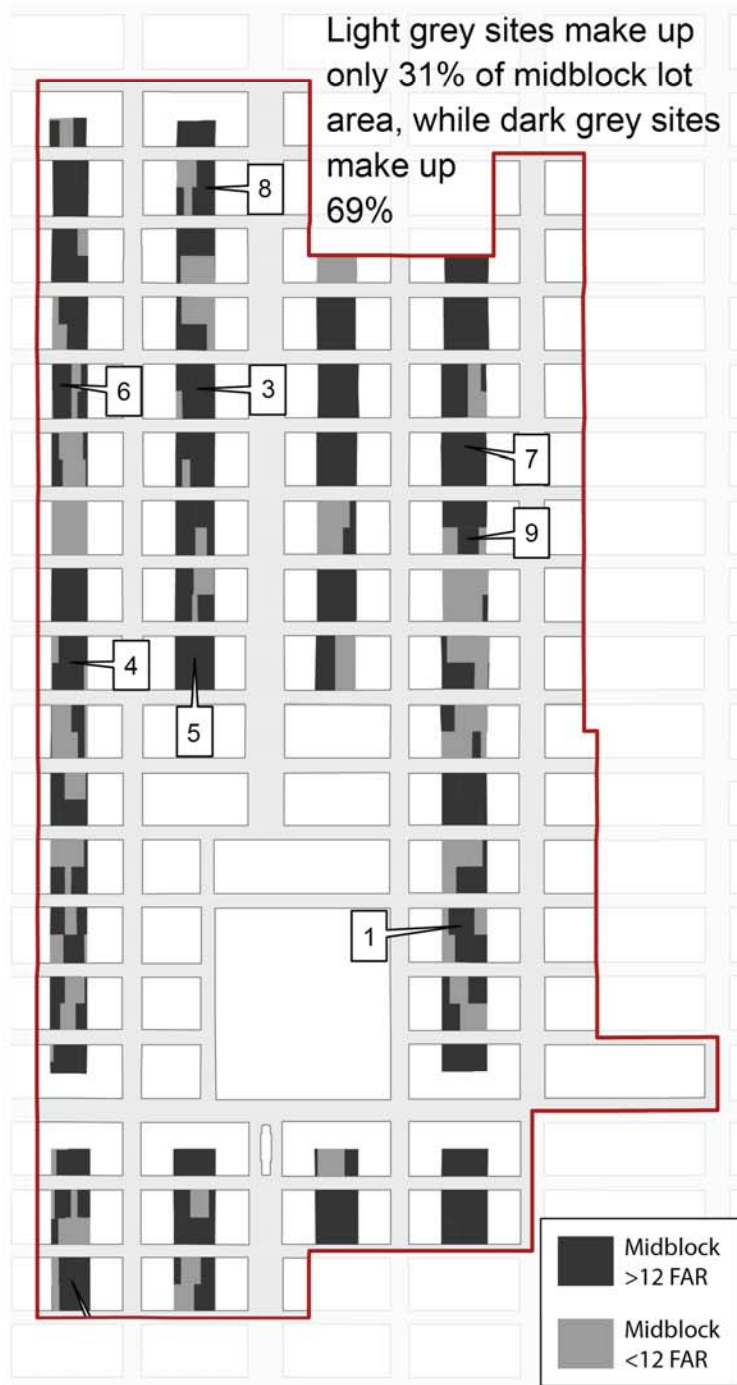

Midblock Character of East Midtown

1. 147 EAST 44 STREET
Built 1982
35.98 FAR

2. 10 East 40 Street
Built 1928
30.04 FAR

3. 57 EAST 52 STREET
Built 1980
27.78 FAR

4. 7 EAST 48 STREET
Built 1984
23.99 FAR

5. 33 EAST 48 STREET
Built 1968
23.02 FAR

6. 5 EAST 52 STREET
Built 1971
21.49 FAR

7. 154 EAST 52 STREET
Built 1984
20.23 FAR

8. 65 EAST 55 STREET
Built 1986
20.02 FAR