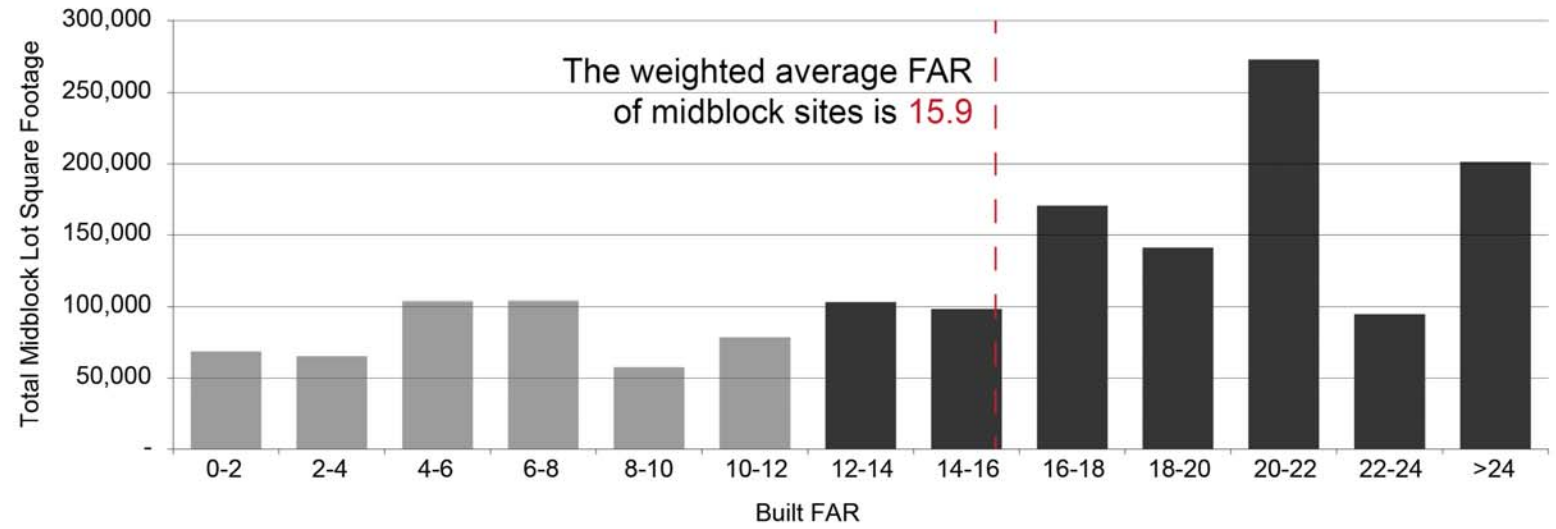

Midblock Character of East Midtown

1. 147 EAST 44 STREET
Built 1982
35.98 FAR

2. 10 East 40 Street
Built 1928
30.04 FAR

3. 57 EAST 52 STREET
Built 1980
27.78 FAR

4. 7 EAST 48 STREET
Built 1984
23.99 FAR

5. 33 EAST 48 STREET
Built 1968
23.02 FAR